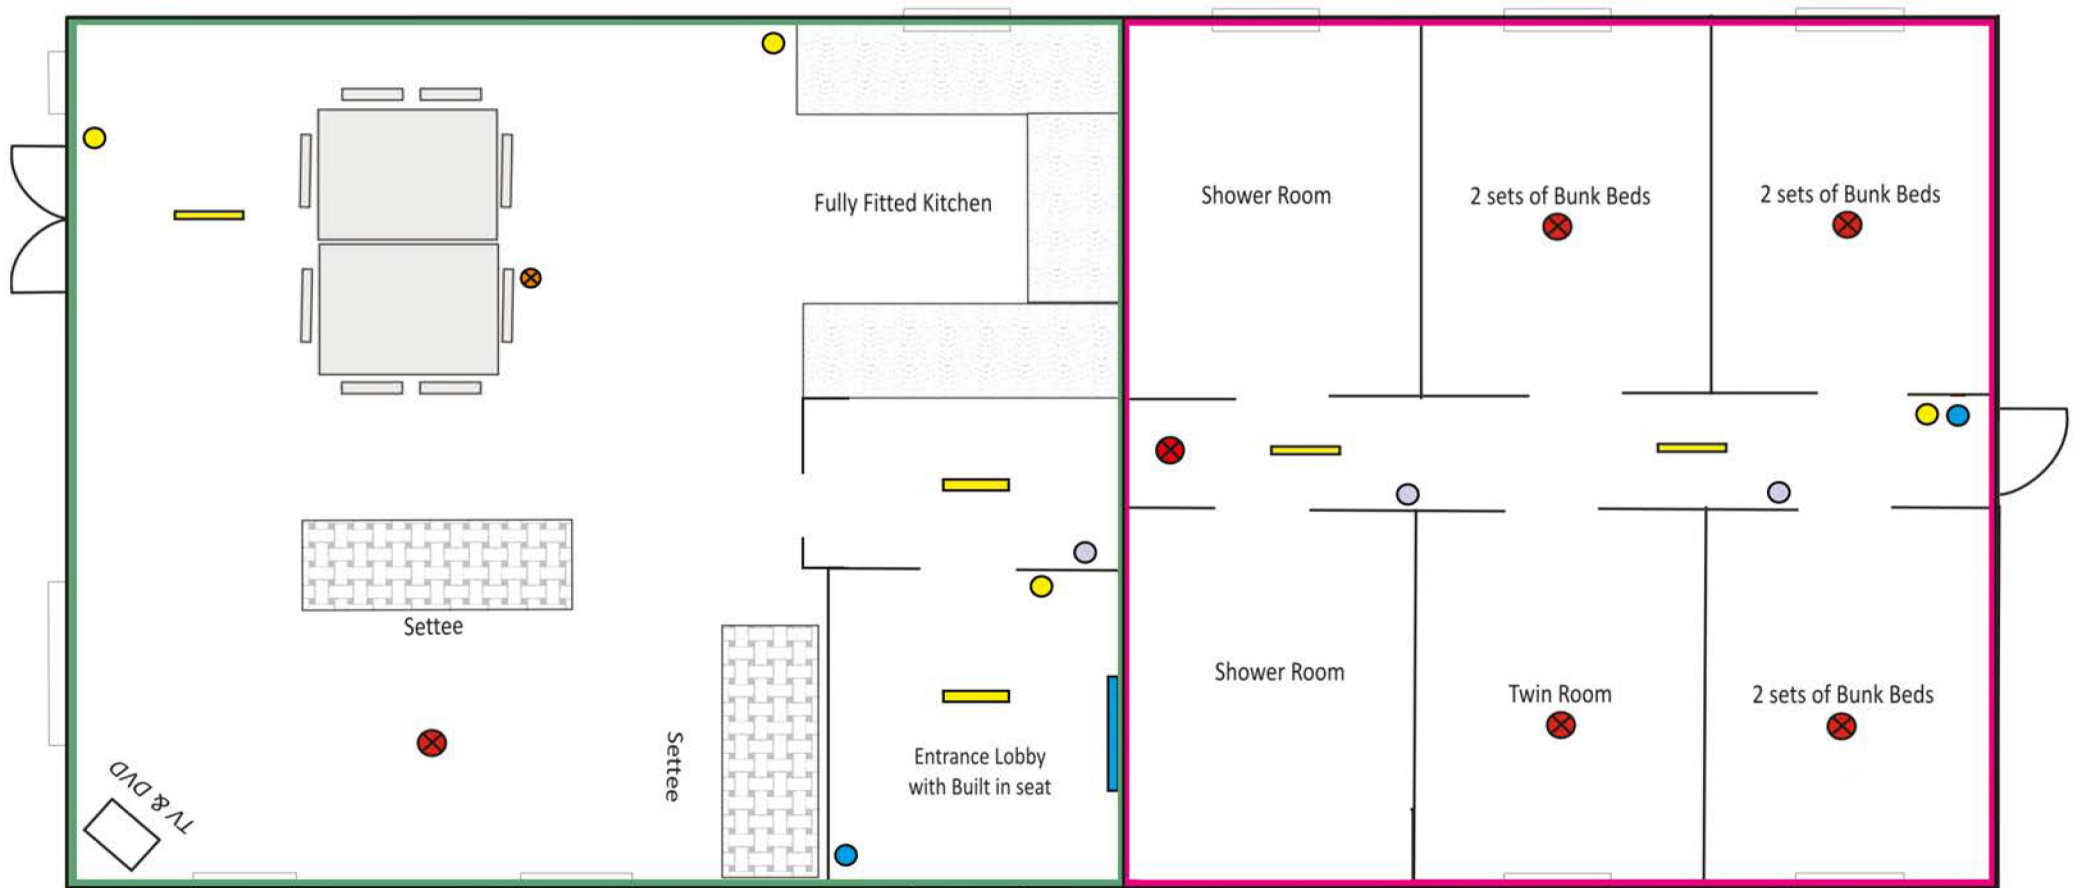

Avon Lodge Floor Plan

Sleeps 14 people

Key

- | | | |
|------------------------|-----------------------|--------|
| Emergency Escape Light | Fire Pannal | Zone 1 |
| Flashing Strobe | Strobe Smoke Detector | Zone 2 |
| Smoke Detector | Call Point | Zone 3 |
| Smoke & Heat Detector | Fire Extinguisher | |
| | Strobe Heat Detector | |

Black Firs Lodge Floor Plan

Sleeps 12 people

Key					
	Emergency Escape Lighting		Fire Blanket		Zone 1
	Flashing Strobe		Call Point		Zone 2
	Smoke Detector		Fire Extinguisher		Zone 3
	Smoke & Heat Detector		Sounder		Zone 4
			Fire Pannal		

Whitefield Lodge Floor Plan

Sleeps 14 people

- Key**
- Emergency Escape Light
 - Smoke Detector
 - Zone 1
 - Fire Extinguisher
 - Smoke & Heat Detector
 - Zone 2
 - Call Point
 - Sounder
 - Fire Panel

6 Berth Lodges Floor Plan