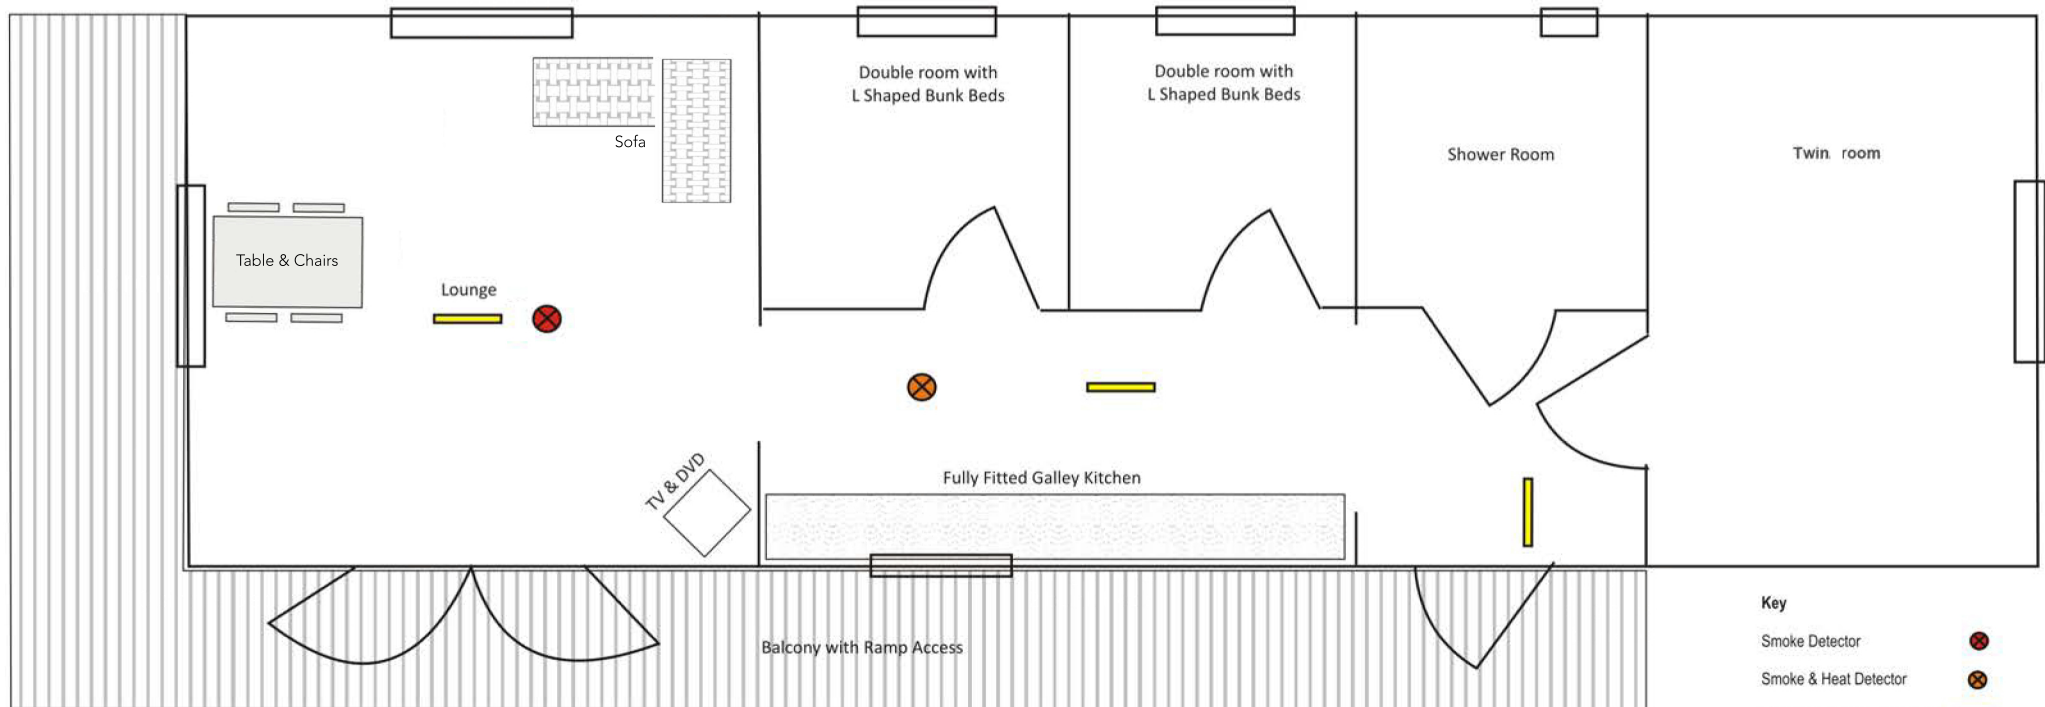

6 Berth Lodges Floor Plan

Shirley, Burley, Ripley & Ytene Lodge

Please Note: Burley & Ripley do not have an access ramp