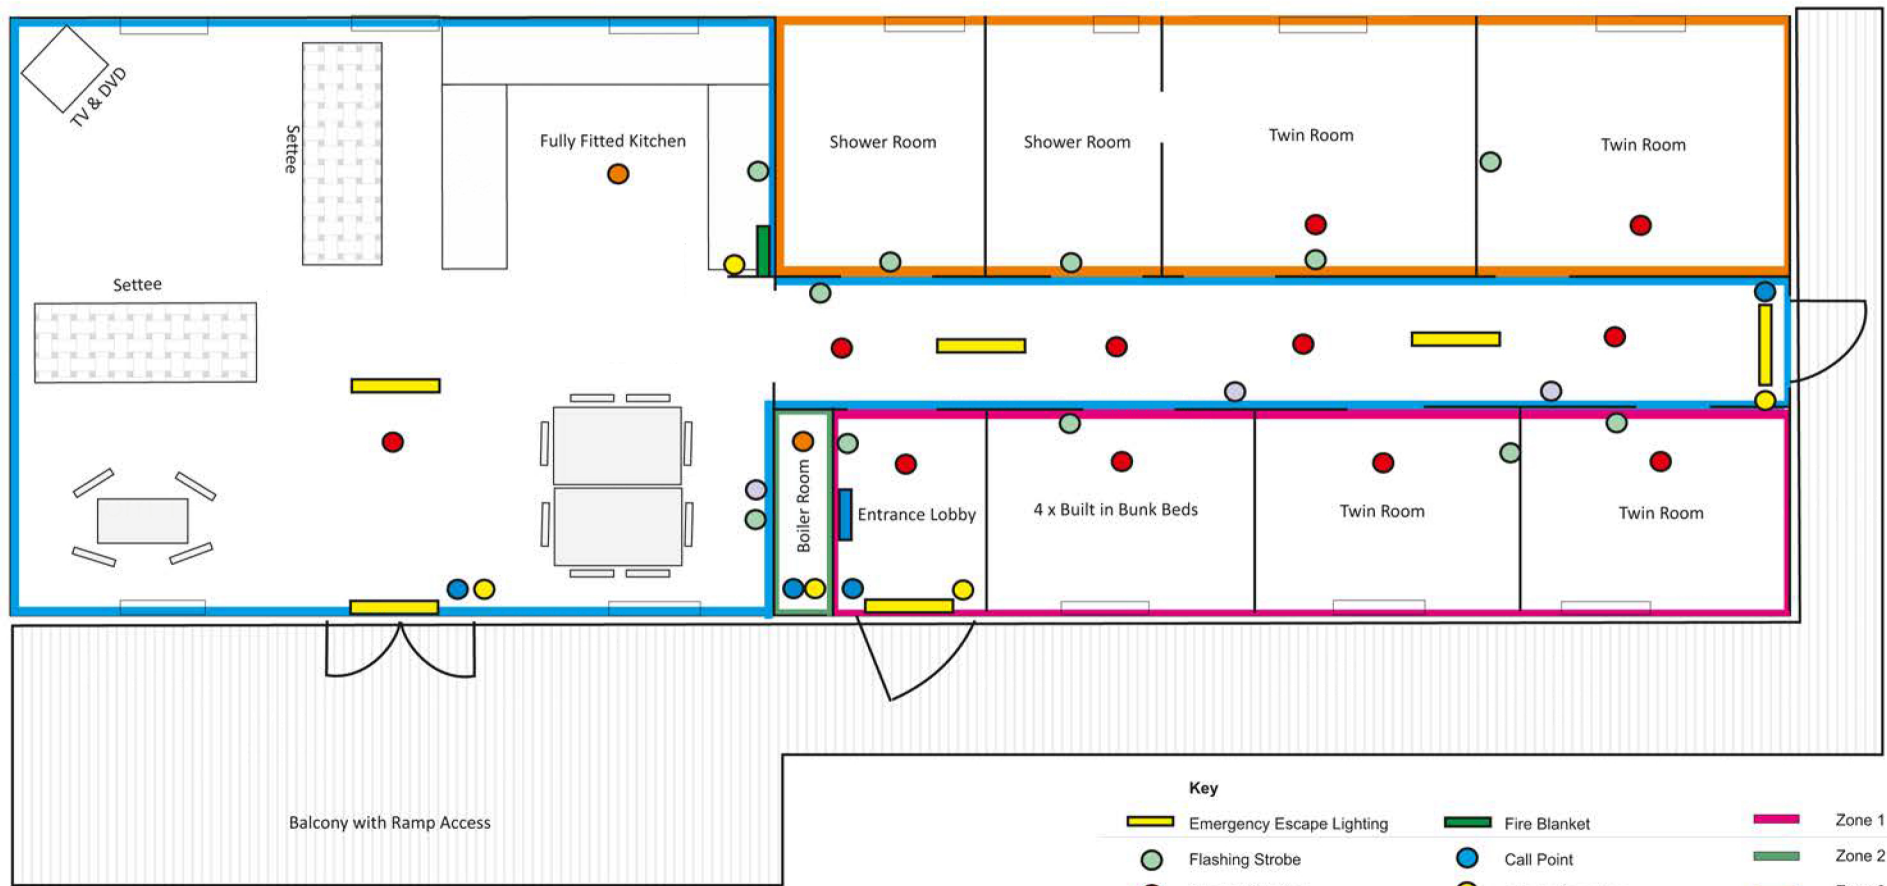

Avon Lodge Floor Plan

Sleeps 14 people

Key

- | | | |
|------------------------|-----------------------|--------|
| Emergency Escape Light | Fire Pannal | Zone 1 |
| Flashing Strobe | Strobe Smoke Detector | Zone 2 |
| Smoke Detector | Call Point | Zone 3 |
| Smoke & Heat Detector | Fire Extinguisher | |
| | Strobe Heat Detector | |

Black Firs Lodge Floor Plan

Sleeps 12 people

Key					
	Emergency Escape Lighting		Fire Blanket		Zone 1
	Flashing Strobe		Call Point		Zone 2
	Smoke Detector		Fire Extinguisher		Zone 3
	Smoke & Heat Detector		Sounder		Zone 4
			Fire Pannal		

Whitefield Lodge Floor Plan

Sleeps 14 people

- Key**
- Emergency Escape Light
 - Smoke Detector
 - Zone 1
 - Fire Extinguisher
 - Smoke & Heat Detector
 - Zone 2
 - Call Point
 - Sounder
 - Fire Panel

6 Berth Lodges Floor Plan