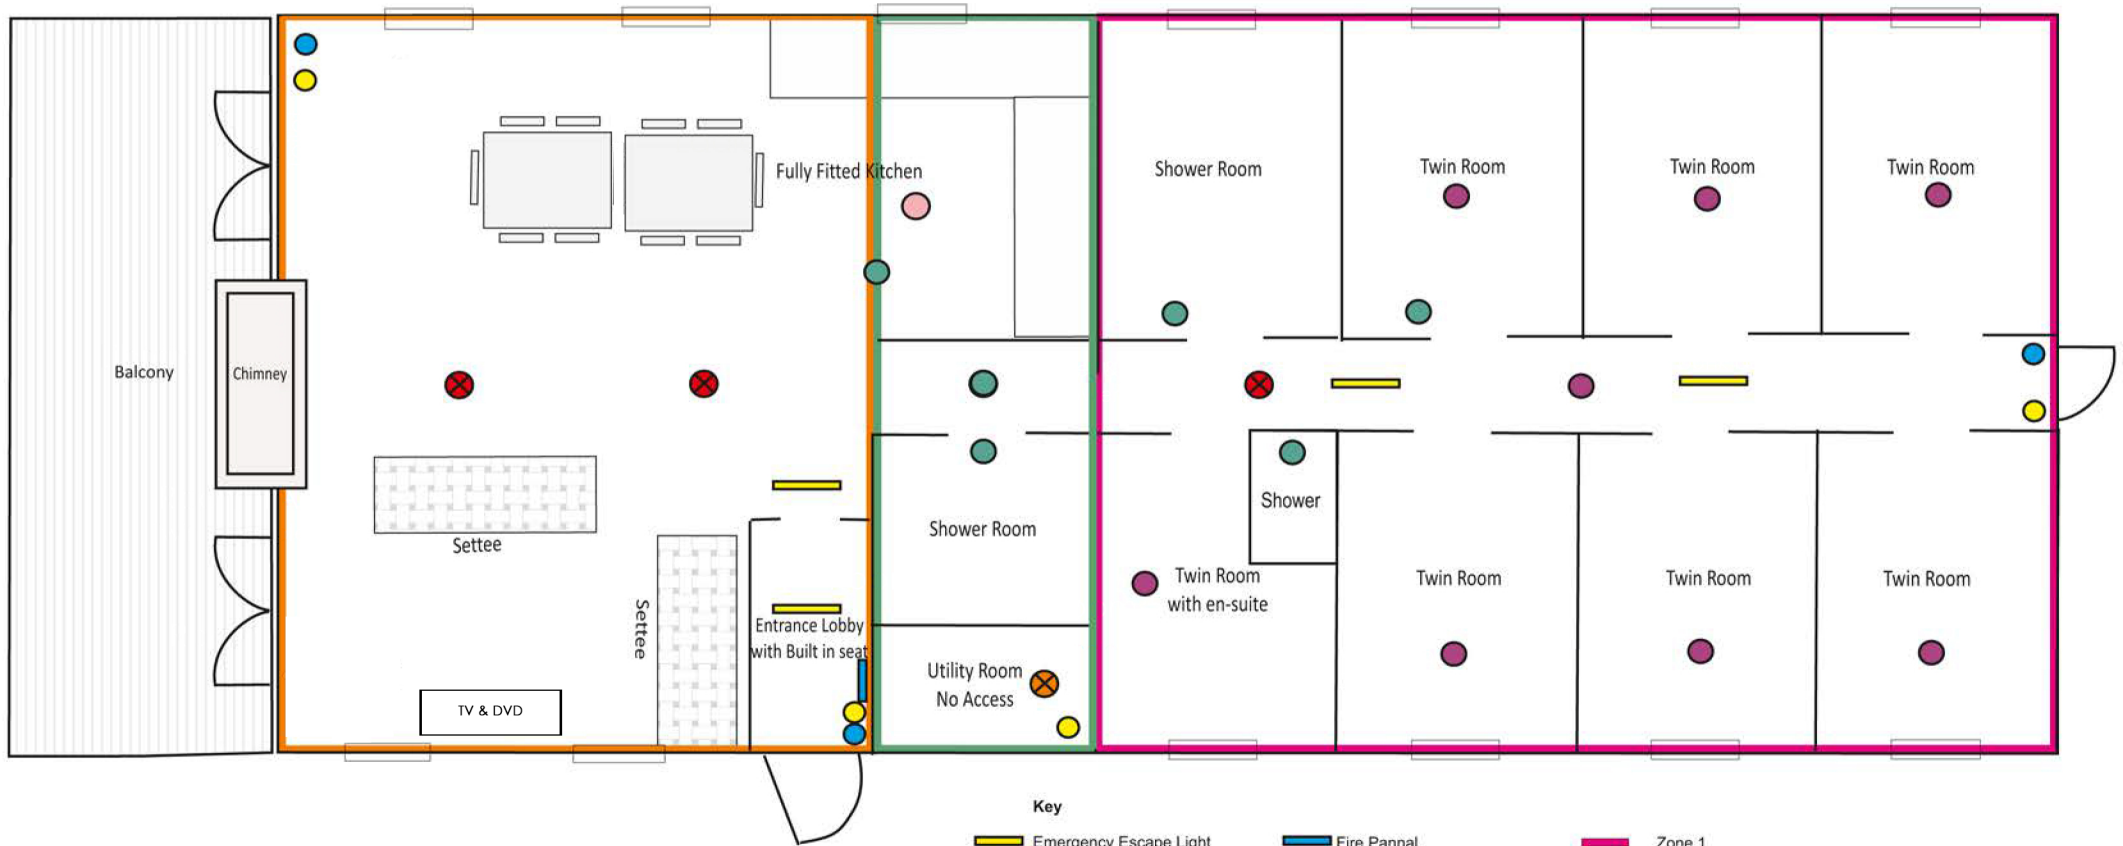

Avon Lodge Floor Plan

Sleeps 14 people

Key

- | | | |
|------------------------|-----------------------|--------|
| Emergency Escape Light | Fire Pannal | Zone 1 |
| Flashing Strobe | Strobe Smoke Detector | Zone 2 |
| Smoke Detector | Call Point | Zone 3 |
| Smoke & Heat Detector | Fire Extinguisher | |
| | Strobe Heat Detector | |

Black Firs Lodge Floor Plan

Sleeps 12 people

Key					
	Emergency Escape Lighting		Fire Blanket		Zone 1
	Flashing Strobe		Call Point		Zone 2
	Smoke Detector		Fire Extinguisher		Zone 3
	Smoke & Heat Detector		Sounder		Zone 4
			Fire Pannal		

Whitefield Lodge Floor Plan

Sleeps 14 people

- Key**
- Emergency Escape Light
 - Smoke Detector
 - Zone 1
 - Fire Extinguisher
 - Smoke & Heat Detector
 - Zone 2
 - Call Point
 - Sounder
 - Fire Panel

6 Berth Lodges Floor Plan